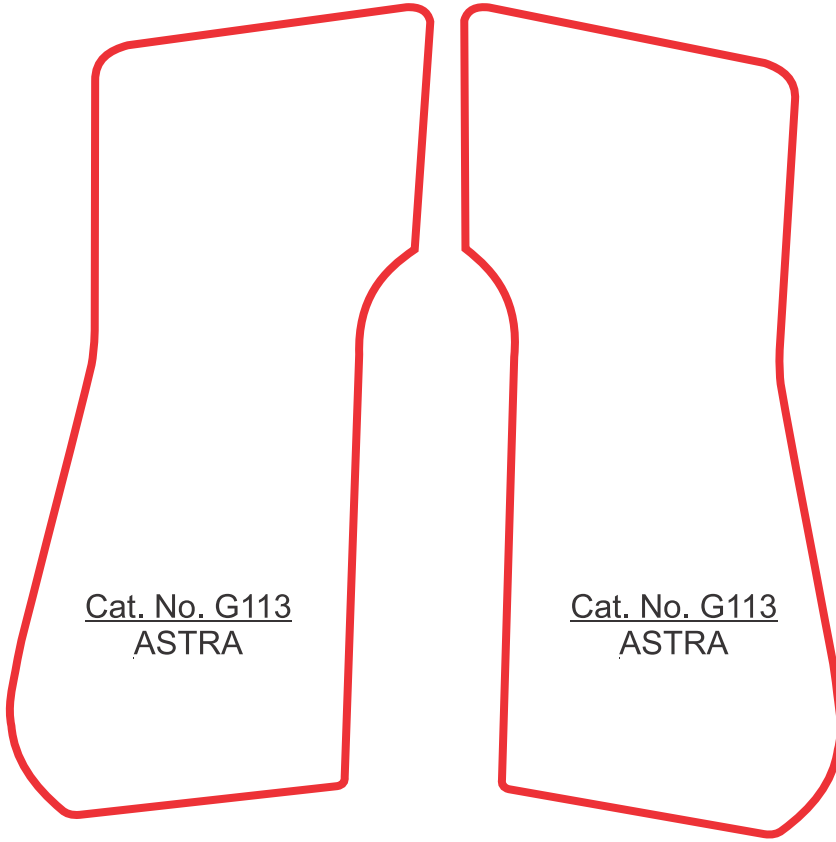

# NC Ordnance Inc. ASTRA GRIPS

Print this file 'ACTUAL SIZE' on your printer to a standard 8.5" x 11" letter size sheet of paper.  
Do NOT print 'Fit To Sheet'