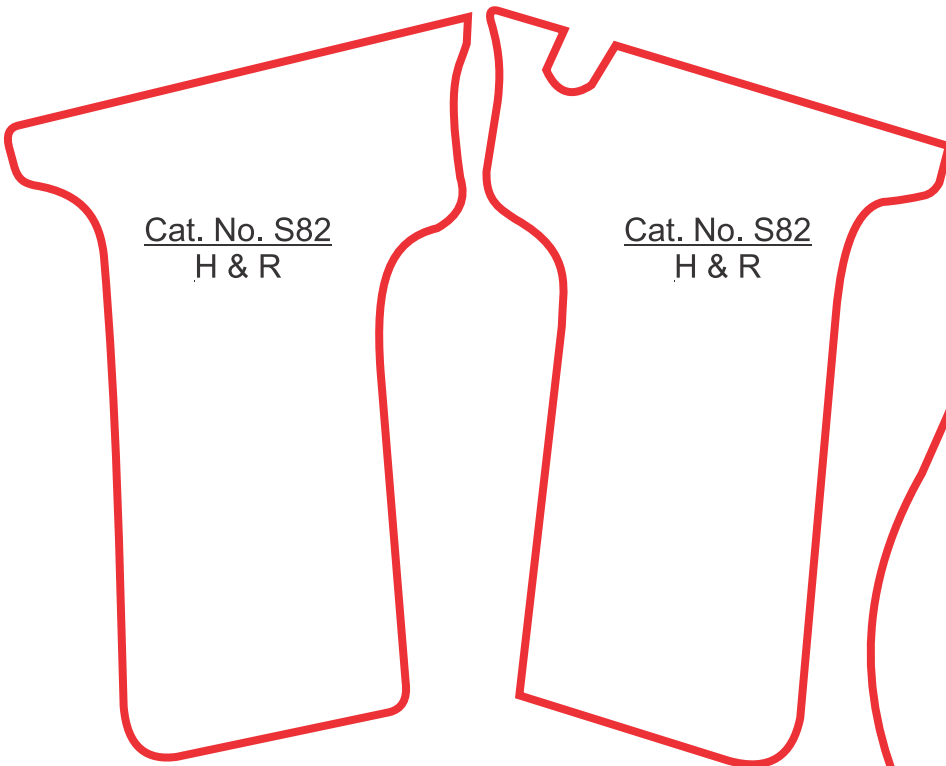

# NC Ordnance Inc. H & R GRIPS

Cat. No. G68  
H & R

Cat. No. G68  
H & R

Cat. No. G69  
H & R

Cat. No. S82  
H & R

Cat. No. S82  
H & R

Cat. No. G69B  
H & R

Print this file 'ACTUAL SIZE' on your printer to a standard 8.5" x 11" letter size sheet of paper.  
Do NOT print 'Fit To Sheet'