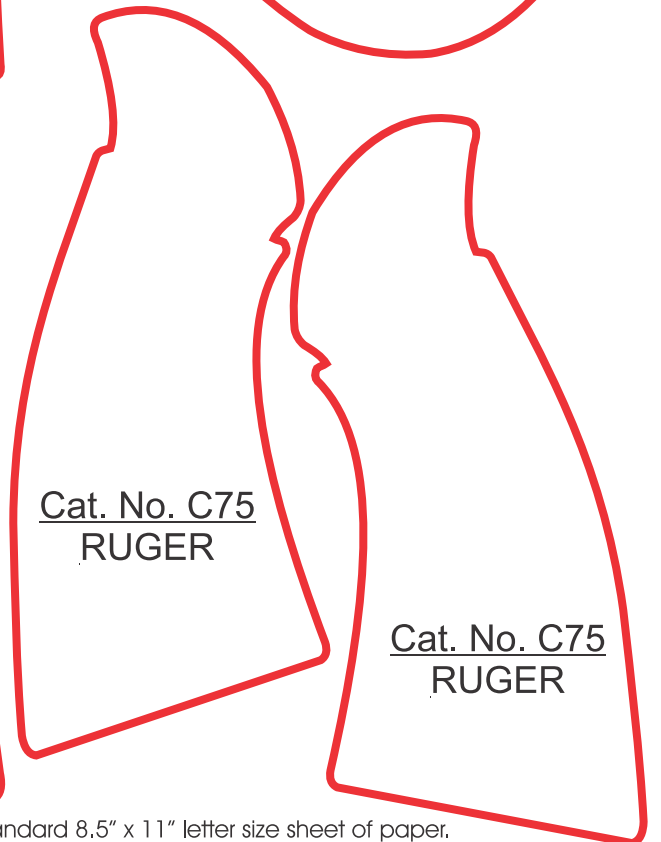

# NC Ordnance Inc. RUGER GRIPS

Print this file 'ACTUAL SIZE' on your printer to a standard 8.5" x 11" letter size sheet of paper.  
Do NOT print 'Fit To Sheet'