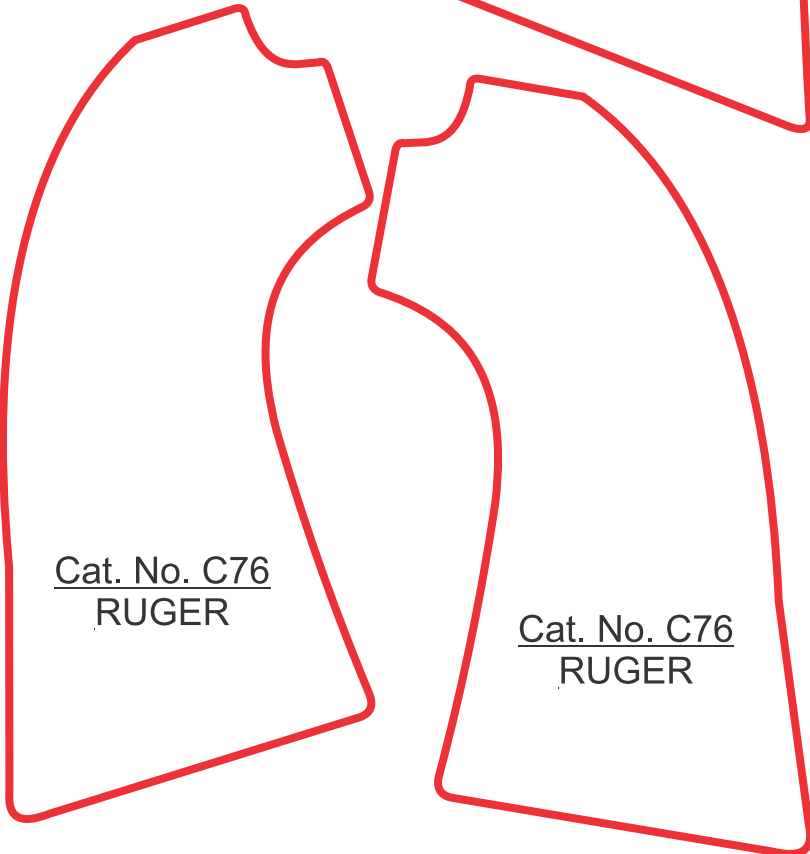

# NC Ordnance Inc. RUGER GRIPS

Print this file 'ACTUAL SIZE' on your printer to a standard 8.5" x 11" letter size sheet of paper.  
Do NOT print 'Fit To Sheet'