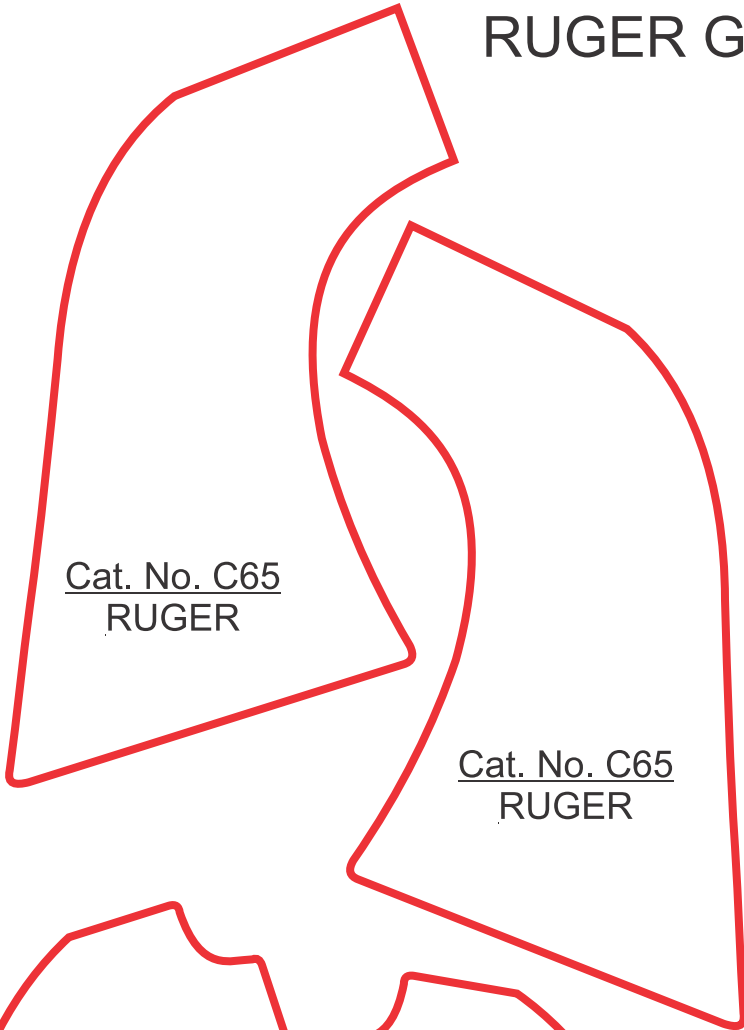

# NC Ordnance Inc. RUGER GRIPS

Print this file 'ACTUAL SIZE' on your printer to a standard 8.5" x 11" letter size sheet of paper.  
Do NOT print 'Fit To Sheet'